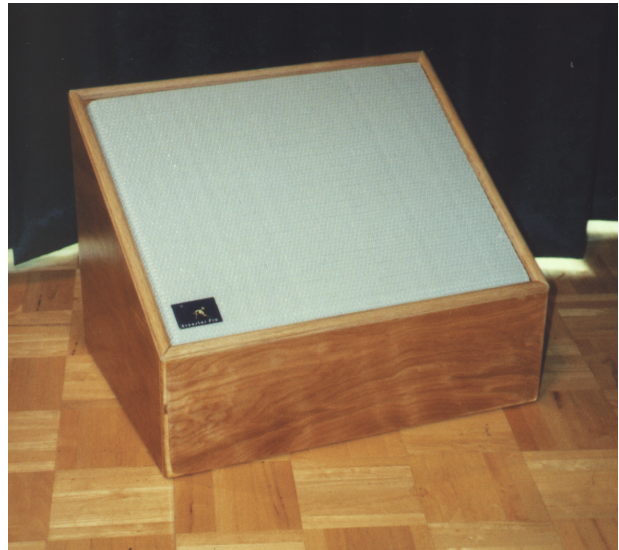

### Description

The Evenstar Pro Audio Wedge 12HP stage monitor speaker system is designed to provide accurate reproduction of vocal and instrumental music to enable musicians to hear what they're playing. The exceptionally flat frequency response minimizes feedback while giving the user natural, uncolored sound.

400W continuous average power

Size

21.5" X 16.2" X 15.375"

Weight

34 lb.

Connectors

1/4" and Speak-on™

Material