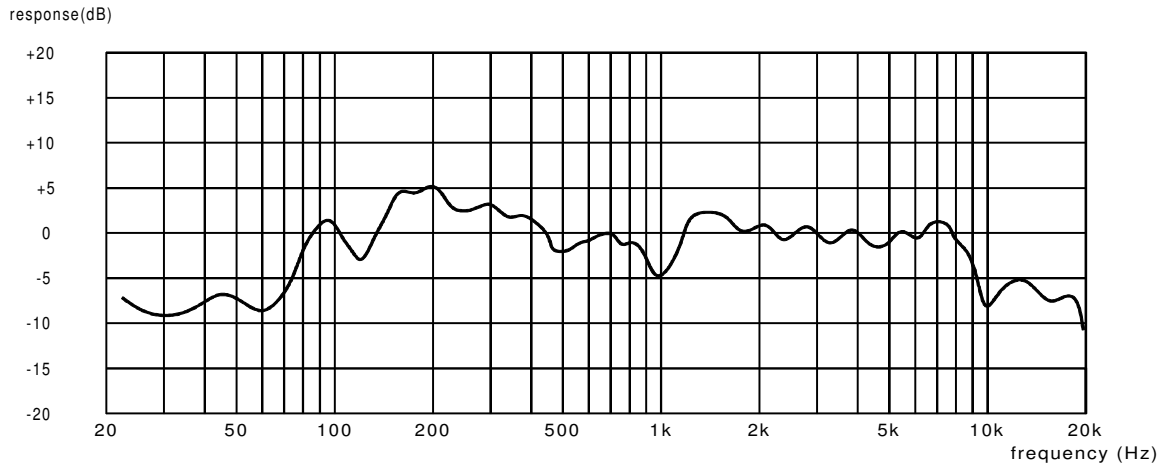

WEDGE I O

EvenstarProAudioProfessionalStageMonitorSpeakerSystem

EvenstarAudio
41 Olivia Drive, Lexington, NC 27295
voice and fax (336) 249-7910
e-mail postmaster@evenstaraudio.com